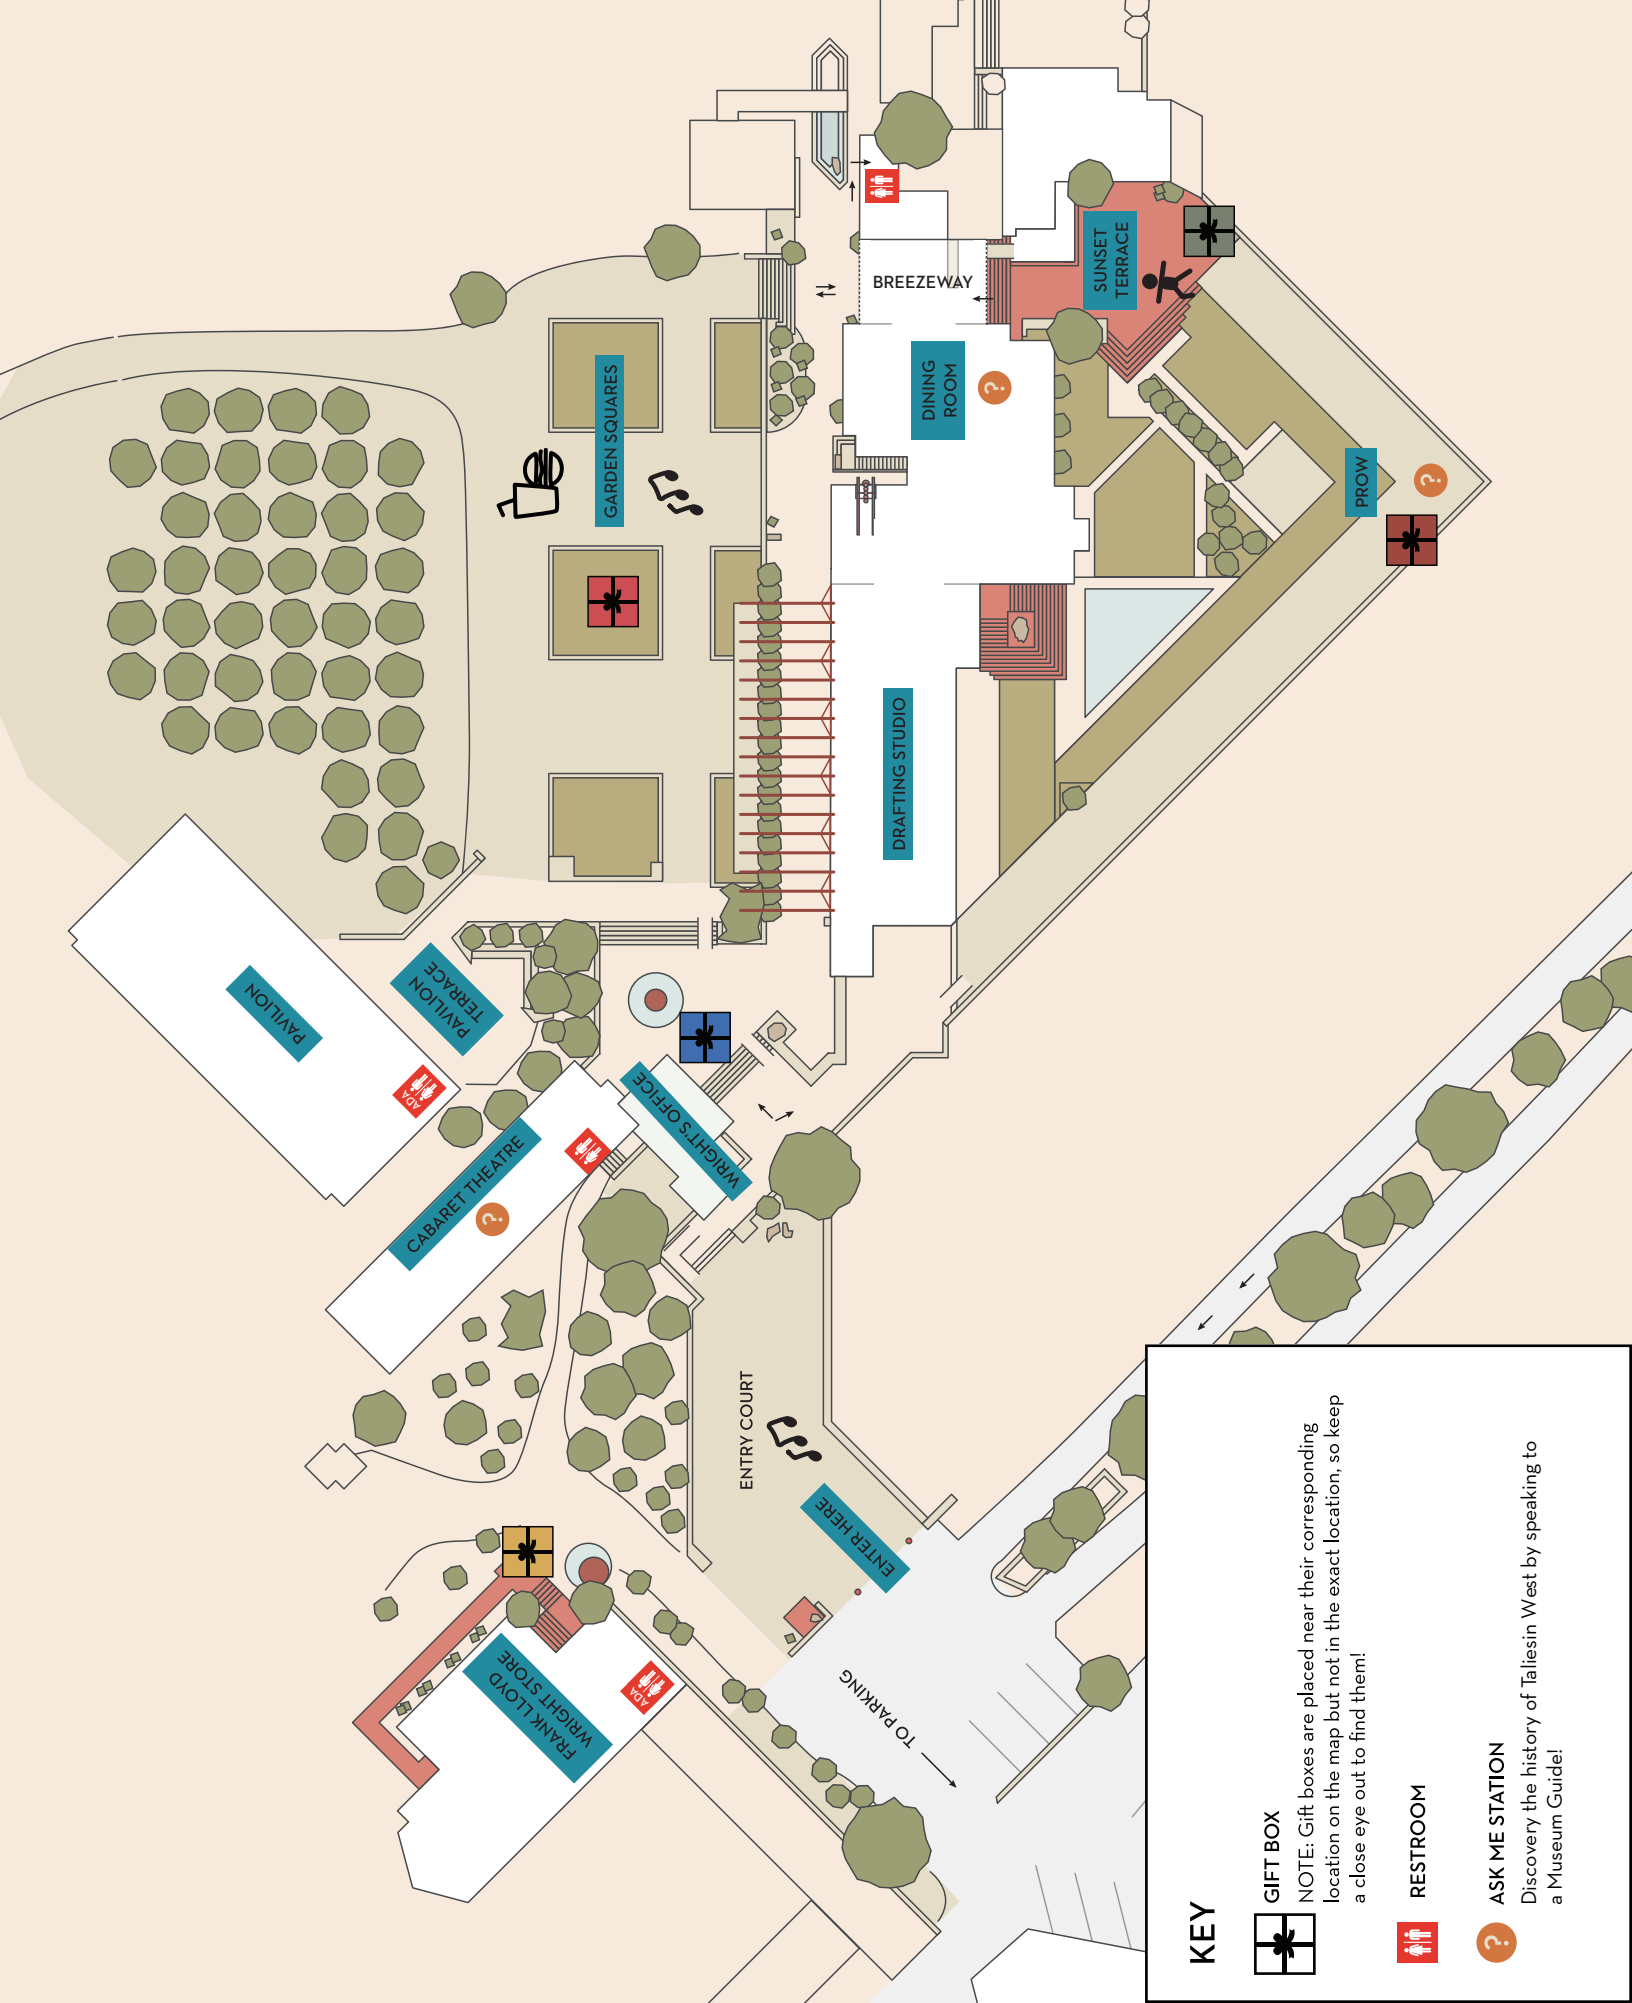

Taliesin Institute and Preservation

NATURE ABSTRACTION ACTIVITIES

Licensing

ACTIVITY STATIONS

- Print Making and Games
- Collections Showcase
- Reel Life Films
- Membership Information

PERFORMANCES

- Valley Sol (10am to 2pm)
- Tai Chi pop ups with harumiyoga+ (11am to 11:30am and 1pm to 1:30pm)
- Taiko Drum Performance with Koshi Gumi (2:30-3:30pm)

LOCATIONS

WRIGHT’S OFFICE

PROW, CABARET, AND DINGING ROOM

SUNSET TERRACE

DRAFTING STUDIO

GARDEN SQUARES

PAVILION TERRACE

PAVILION

CABARET

ENTRY COURT

GARDEN SQUARES

SUNSET TERRACE

ENTRY COURT

FIND THE GIFT BOXES

As you explore everything at Discovery Day, keep your eyes out for five special gift boxes hidden throughout the site. When you find a box, ask the nearest Taliesin West staff member to color in one of your boxes. Discover all five and receive a special prize in the Frank Lloyd Wright Store!

When Life Gives U Rocks

Valley Sol Band

Ken Koshio & K2 Enterprises

KEY

GIFT BOX

NOTE: Gift boxes are placed near their corresponding location on the map but not in the exact location, so keep a close eye out to find them!