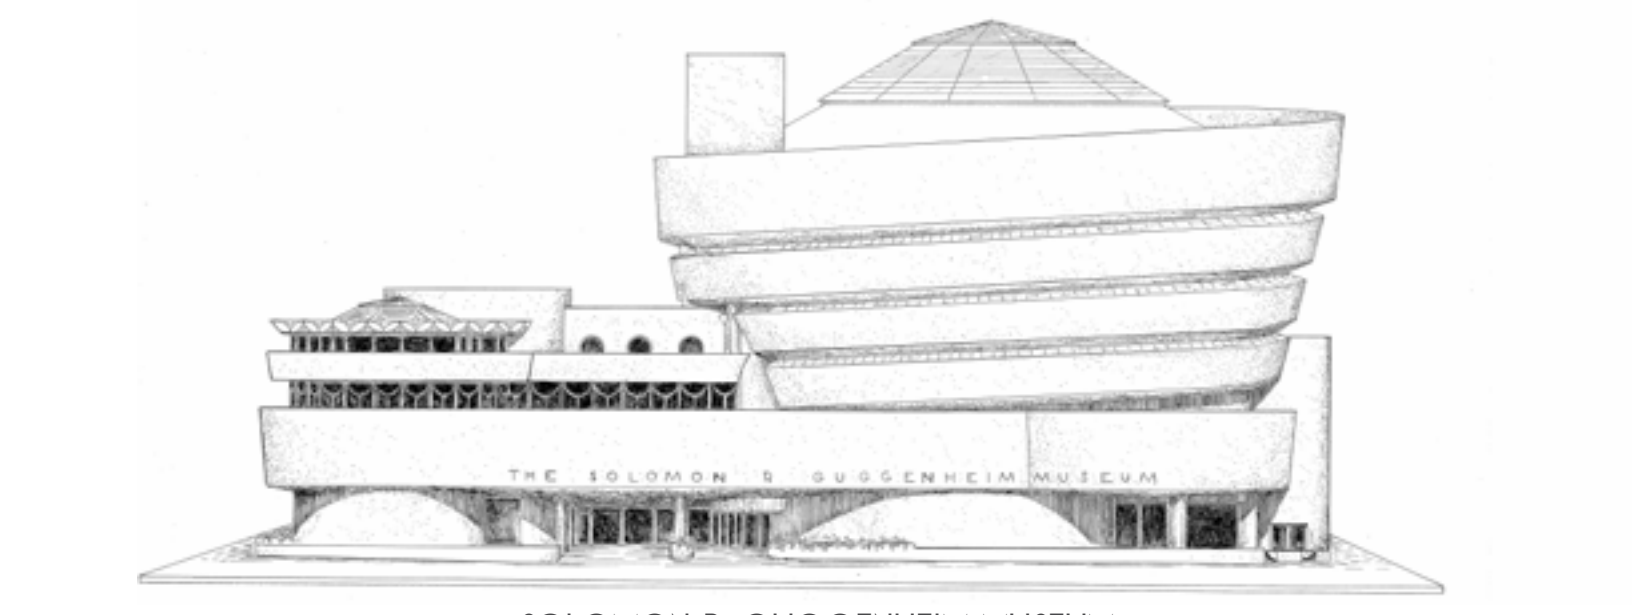

SOLOMON R. GUGGENHEIM MUSEUM

THE 20TH-CENTURY ARCHITECTURE OF FRANK LLOYD WRIGHT

INSCRIBED ON THE WORLD HERITAGE LIST IN 2019